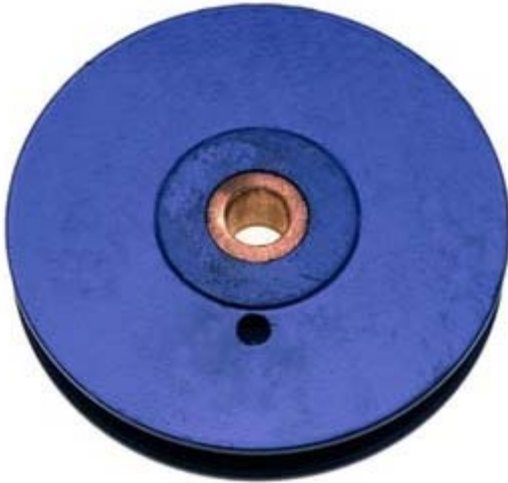

Extra Heavy Iron Sheave for Wire Rope, 4" x 3/4" x 3/4", Bronze Bushed

Product Details	
Catalog No.	7365522
UPC Code	020418128363
Sheave Type	Iron
Bushing Type	Bronze Self-Lube Bushing
Outside Diameter	4 in.
Rim Width	3/4 in.
Pin Diameter	3/4 in.
Max. Rope Diameter	3/8 in.
Finish	Painted

Product Features:

- Cast iron sheaves
- Bronze self-lubricating bushings
- Available with painted or galvanized finish
- Order unit is "Each"