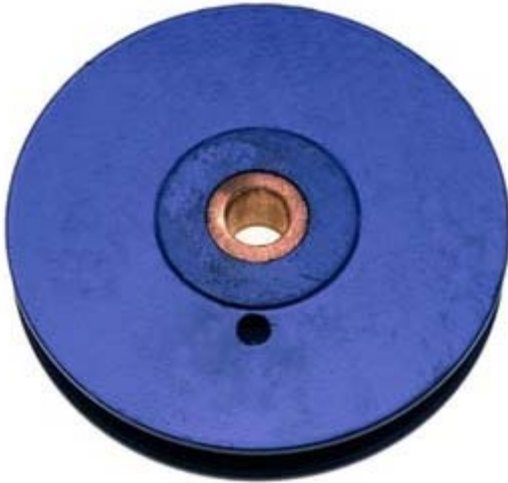

**Extra Heavy Iron Sheave for Wire Rope, 6" x 1" x 1", Bronze Bushed, 3/8WR**

Product Details	
Catalog No.	7361432
UPC Code	020418127854
Sheave Type	Iron
Bushing Type	Bronze Self-Lube Bushing
Outside Diameter	6 in.
Rim Width	1 in.
Pin Diameter	1 in.
Max. Rope Diameter	3/8 in.
Finish	Painted

**Product Features:**

- Cast iron sheaves
- Bronze self-lubricating bushings
- Available with painted or galvanized finish
- Order unit is "Each"