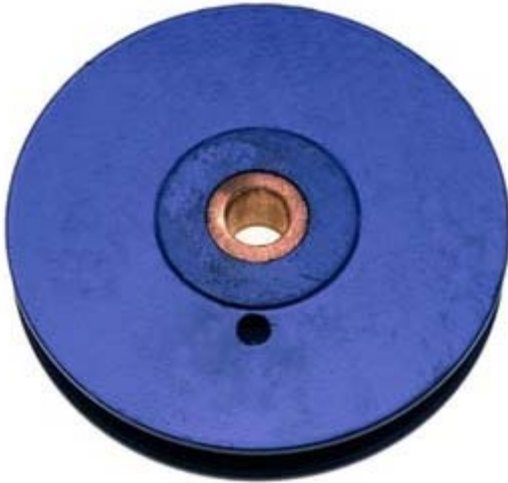

**Extra Heavy Iron Sheave for Wire Rope, 6" x 1" x 1", Bronze Bushed**

Product Details	
Catalog No.	7361422
UPC Code	020418127847
Sheave Type	Iron
Bushing Type	Bronze Self-Lube Bushing
Outside Diameter	6 in.
Rim Width	1 in.
Pin Diameter	1 in.
Max. Rope Diameter	1/2 in.
Finish	Painted
Packaging	No Item Level Packaging/No UPC

**Product Features:**

- Cast iron sheaves
- Bronze self-lubricating bushings
- Available with painted or galvanized finish
- Order unit is "Each"