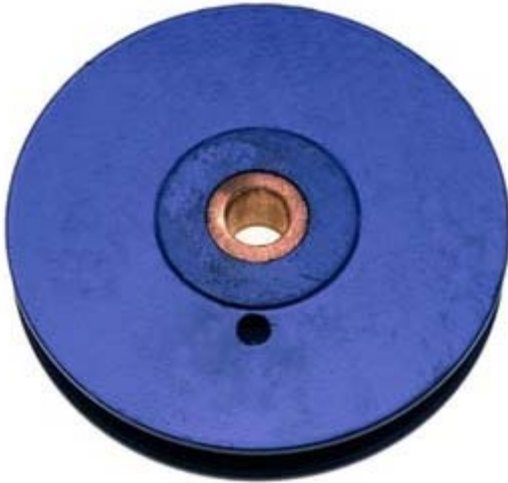

Extra Heavy Iron Sheave for Wire Rope, 3" x 3/4" x 3/8", Bronze Bushed

Product Details	
Catalog No.	7360222
UPC Code	020418127656
Sheave Type	Iron
Bushing Type	Bronze Self-Lube Bushing
Outside Diameter	3 in.
Rim Width	3/4 in.
Pin Diameter	3/8 in.
Max. Rope Diameter	3/8 in.
Finish	Painted

Product Features:

- Cast iron sheaves
- Bronze self-lubricating bushings
- Available with painted or galvanized finish
- Order unit is "Each"