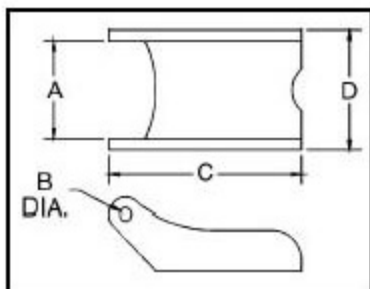

SS-4088

S-4088 Alloy Hook Latch Kits

- ◆ To be used on A-327 and A-339 Grade 8 Sling Hooks.
- ◆ Latch Kits shipped unassembled and individually packaged with instructions.

Hook Chain Size (in.)	S-4088 Stock No.	Weight Each (lbs.)	Dimensions (in.)			
			A	B	C	D
9/32 (1/4)	1090250	.06	.78	.16	2.03	.94
3/8	1090251	.14	1.03	.19	2.69	1.25
1/2	1090252	.15	1.03	.19	3.00	1.25
5/8	1090253	.15	1.03	.19	3.25	1.25
3/4	1090254	.15	1.53	.26	4.13	1.88
7/8	1090255	.15	1.53	.26	4.66	2.00