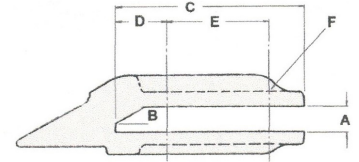

1A STYLE ADAPTERS