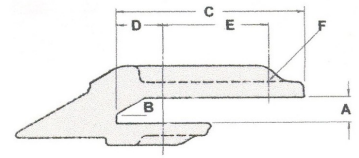

BOLT-ON	A	B	C	D	E	F	WEIGHT	STYLE
L-4139-A-23	.50"	41	6.25"	1.25"	3.00"	.69"	6.0#	1A
L-4012-23	.62"	30	6.25"	2.25"	3.25"	.69"	6.0#	1
L-3445-A-23	.62"	23	5.88"	1.75"	3.00"	.69"	6.0#	1
L-4301-23	.62"	23	5.38"	2.50"	1.75"	.81"	6.0#	1
L-4013-23	.75"	30	6.25"	2.25"	3.25"	.69"	6.0#	1
L-2303-A-23	.75"	30	5.38"	1.75"	3.00"	.56"	6.5#	OUT OF PRODUCTION
L-4031-23	.75"	23	6.25"	2.00"	3.00"	.69"	6.0#	1
L-3445-23	.75"	23	6.50"	2.25"	3.00"	.69"	6.0#	1
L-3445-D-23	.75"	23	6.75"	2.25"	3.00"	.69"	9.0#	1A
L-3251-23	.81"	23	8.00"	2.25"	5.00"	.56"	11.0#	OUT OF PRODUCTION
230-107-05	.88"	22	6.25"	2.00"	3.00"	.69"	6.0#	1
L-4210-23	.88"	23	5.62"	2.31"	2.38"	.56"	6.0#	1
230-107-09	.88"	23	5.75"	2.50"	2.25"	.69"	6.0#	1
L-3617-A-23	.88"	25	8.50"	3.06"	4.33"	.69"	8.0#	1A
230-110-12	1.00"	30	6.50"	2.00"	3.25"	.69"	6.0#	1
230-110-06	1.00"	23	5.75"	2.44"	2.00"	.56"	6.0#	1
L-4303-23	1.00"	30	5.75"	2.75"	2.25"	.81"	8.5#	1A
L-2630-23	1.00"	23	8.00"	3.06"	4.25"	.56"	6.0#	OUT OF PRODUCTION
230-112-00	1.25"	24	6.50"	2.25"	3.25"	.69"	6.0#	1
L-3252-23	1.25"	25	8.00"	2.25"	5.00"	.56"	10.0#	OUT OF PRODUCTION
230-112-06	1.25"	30	6.25"	2.38"	2.38"	.56"	6.0#	1

23 and 230 LOADER STYLE

1 and 1W STYLE ADAPTERS